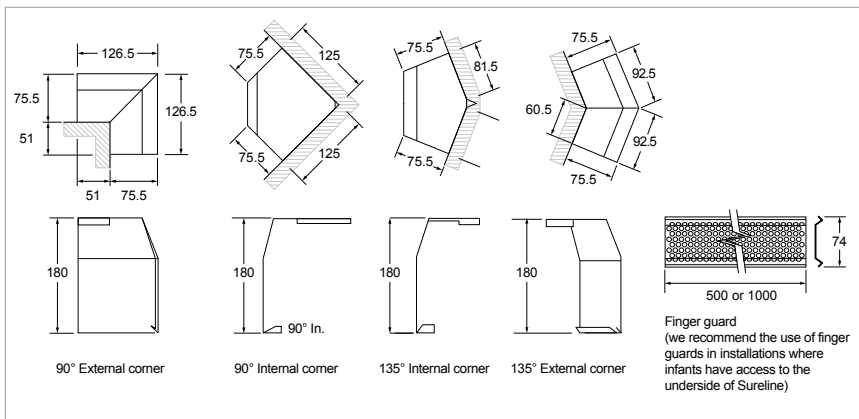

Sureline®

Provides gentle, discreet and efficient low-level warmth and is the ideal heating solution for areas where wall space is limited - rooms such as loft conversions and new-builds

Ordering guide

Model	Packed Wt (kg)	Product Codes	Attachments	Product Codes
Sureline 500	5	HPSL30001	Casing only	HASL30101
Sureline 1000	7	HPSL30002	LH valve box/end cap kit	HASL30102
Sureline 1500	10	HPSL30003	RH valve box/end cap kit	HASL30103
Sureline 2000	14	HPSL30004	Centre valve cover	HASL30104
			90° internal corner	HASL30105
			90° external corner	HASL30106
			135° internal corner	HASL30107
			135° external corner	HASL30108
			Finger Guard 500	HASL30109
			Finger Guard 1000	HASL30110
			Element only	HASL30111

As part our commitment to continuous improvement Smith's Environmental Products may change the specifications of its products without prior notification or public announcement. All descriptions, illustrations, drawings and specifications in this publication present only general particulars and shall not form part of any contract. All dimensions are in mm unless otherwise stated.