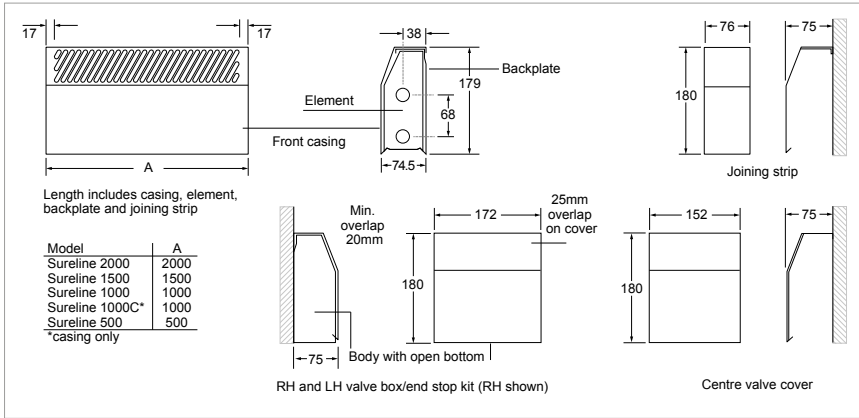

Sureline®

Provides gentle, discreet and efficient low-level warmth and is the ideal heating solution for areas where wall space is limited - rooms such as loft conversions and new-builds

Ordering guide

Model	Packed Wt (kg)	Product Codes	Attachments	Product Codes
Sureline 500	5	HPSL30001	Casing only	HASL30101
Sureline 1000	7	HPSL30002	LH valve box/end cap kit	HASL30102
Sureline 1500	10	HPSL30003	RH valve box/end cap kit	HASL30103
Sureline 2000	14	HPSL30004	Centre valve cover	HASL30104
			90° internal corner	HASL30105
			90° external corner	HASL30106
			135° internal corner	HASL30107
			135° external corner	HASL30108
			Finger Guard 500	HASL30109
			Finger Guard 1000	HASL30110
			Element only	HASL30111

As part our commitment to continuous improvement Smith's Environmental Products may change the specifications of its products without prior notification or public announcement. All descriptions, illustrations, drawings and specifications in this publication present only general particulars and shall not form part of any contract. All dimensions are in mm unless otherwise stated.