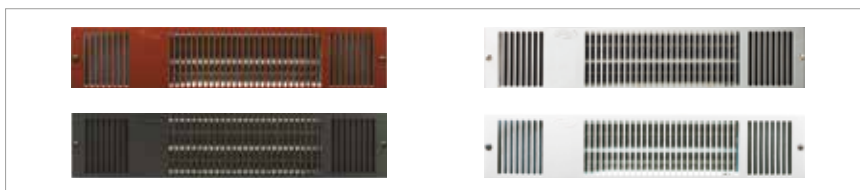

Accessories

Wall-mounted control switch (white) to suit SS2E

Attachments

SS2E:

Grilles: brown - RAL 8016, black - RAL 9005, white - RAL 9010, chrome. Alternative grilles for SS2E fit over the supplied grille

SS80E:

Grilles: brown - RAL 8016, black - RAL 9005, white - RAL 9010

Attachments

Brown, black, chrome or white fascia grilles (grilles shown are for colour reference only and switch configuration varies by product). See below for further details.

Space Saver - Electric

A highly energy efficient fan convector that fits neatly into the plinth of a kitchen unit and eliminates the need for conventional radiators

Outputs

Model	Heat output (kW)	Total Power Consumption (kW)	Fused spur	Mains cable	Sound levels (dBA)	Fascia grille finish colour	Fan-only	Minimum plinth height (mm)
SS2E	1kW/2kW	1kW/2kW	10A	2m	42	Brushed Steel	•	100
SS3E	1kW/2kW/3kW	1kW/2kW/3kW	13A	2m	42	Brushed Steel	•	100
SS80E	0.6kW/1.2kW	0.6kW/1.2kW	10A	2m	38	Stainless Steel	•	80