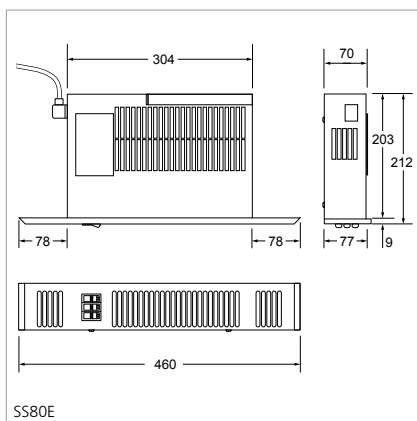

SS80E:

Grilles: brown - RAL 8016, black - RAL 9005, white - RAL 9010

Attachments

Brown, black, chrome or white fascia grilles (grilles shown are for colour reference only and switch configuration varies by product). See below for further details.

Space Saver - Electric

A highly energy efficient fan convector that fits neatly into the plinth of a kitchen unit and eliminates the need for conventional radiators

Outputs

Model	Heat output (kW)	Total Power Consumption (kW)	Fused spur	Mains cable	Sound levels (dBA)	Fascia grille finish colour	Fan-only	Minimum plinth height (mm)
SS2E	1kW/2kW	1kW/2kW	10A	2m	42	Brushed Steel	•	100
SS3E	1kW/2kW/3kW	1kW/2kW/3kW	13A	2m	42	Brushed Steel	•	100
SS80E	0.6kW/1.2kW	0.6kW/1.2kW	10A	2m	38	Stainless Steel	•	80