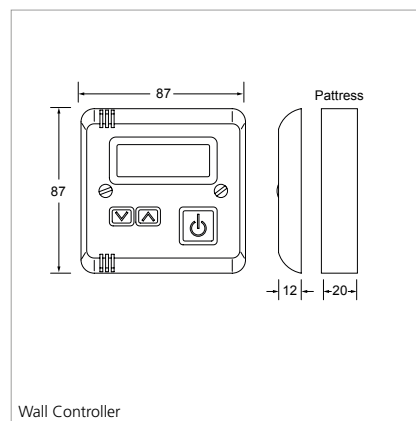

SS80E:

Grilles: brown - RAL 8016, black - RAL 9005, white - RAL 9010

Attachments

Brown, black, chrome or white fascia grilles (grilles shown are for colour reference only and switch configuration varies by product). See below for further details.

Space Saver - Electric

A highly energy efficient fan convector that fits neatly into the plinth of a kitchen unit and eliminates the need for conventional radiators

Outputs

Model	Heat output (kW)	Total Power Consumption (kW)	Fused spur	Mains cable	Sound levels (dBA)	Fascia grille finish colour	Fan-only	Minimum plinth height (mm)
SS2E	1kW/2kW	1kW/2kW	10A	2m	42	Brushed Steel	•	100
SS3E	1kW/2kW/3kW	1kW/2kW/3kW	13A	2m	42	Brushed Steel	•	100
SS80E	0.6kW/1.2kW	0.6kW/1.2kW	10A	2m	38	Stainless Steel	•	80