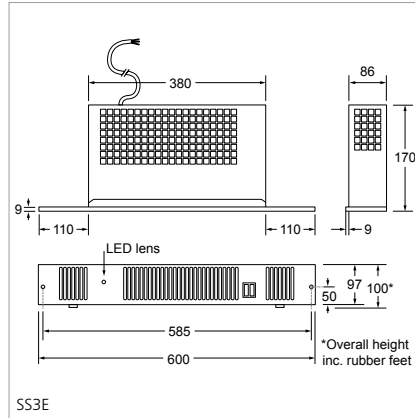

Space Saver - Electric

A highly energy efficient fan convector that fits neatly into the plinth of a kitchen unit and eliminates the need for conventional radiators

Features

- Makes room for extra kitchen storage, work space, or additional appliances
- More affordable than underfloor heating
- Get the flooring you want
- Discreet heating
- Easy to use
- Suitable for plinth heights from 80mm upwards
- Contemporary design with a wide choice of grille colours to suit interior decoration
- Two heat outputs and fan only option for instant heat and cool air circulation
- Low voltage bathroom model available for high humidity areas
- Free five years parts and labour warranty

Applications

- Kitchen
- Utility

Motor

AC

Finish

Fascia grille: Stainless Steel or White RAL 9010 (SS2E, SS3E)
See under attachments for other fascia grille colours

Installation

Correct fascia grille opening must be cut to allow sufficient air intake
SS2E and SS3E - 20mm clearance above unit required
SS80E - 10mm clearance above unit required
Model secured to plinth by two screws through fascia grille
Unit must be earthed

Controls

Wireless temperature control featuring comfort, set back and run back timer (battery operated) supplied.
Overheat protection: thermal cut-out. Manual reset procedure: switch power off at unit or mains, wait 5 minutes, switch power on
SS2E: three rocker switches On/off, 1kW, 2kW
SS3E: two rockers switches 1kW, 2kW, 3kW
SS80E: three rocker switches On/off, 0.6kW, 1.2kW

Accessories

Wall-mounted control switch (white) to suit SS2E

Attachments

SS2E:

Grilles: brown - RAL 8016, black - RAL 9005, white - RAL 9010, chrome. Alternative grilles for SS2E fit over the supplied grille

SS80E:

Grilles: brown - RAL 8016, black - RAL 9005, white - RAL 9010